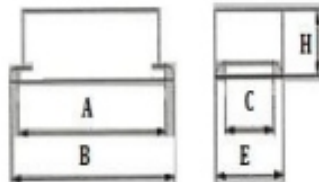

CE
ISO9001

Rated Current

Thread

HEAVY DUTY CONNECTOR SE-HDD-108-1H

TECHNICAL DETAILS

Rated Current	10A
Rated Voltage	250V
Flammability Acc. To UL94	V0
Degree Of Protection Acc. To Din40 050	IP65
Terminal	Crimp terminal
Thread	M25, PG21

Internal view

HOOD

HOUSING

DIMENSION DETAILS

HOOD:

A	120MM
B	43MM
H	62MM

HOUSING:

A	130MM
B	140MM
E	43MM
H	28MM
C	32MM