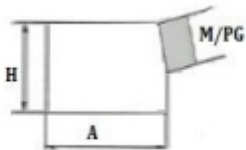

CE
ISO9001

Rated Current

Thread

HEAVY DUTY CONNECTOR SE-HDD-108-1H

TECHNICAL DETAILS

Rated Current	10A
Rated Voltage	250V
Flammability Acc. To UL94	V0
Degree Of Protection Acc. To Din40 050	IP65
Terminal	Crimp terminal
Thread	M25, PG21

Internal view

HOOD

HOUSING

DIMENSION DETAILS

HOOD:

A	120MM
B	43MM
H	62MM

HOUSING:

A	130MM
B	140MM
E	43MM
H	28MM
C	32MM