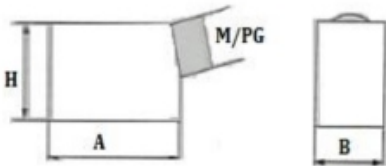

CE
ISO9001

Rated Voltage

Degree
of Protection

HEAVY DUTY CONNECTOR

SE-HA-016-1

TECHNICAL DETAILS

Rated Current	10A
Rated Voltage	230/250V
Flammability Acc. To UI94	V0
Degree Of Protection Acc. To Din40 050	IP65
Terminal	Screw terminal
Thread	M20 , PG11

Internal view

HOOD

HOUSING

DIMENSION DETAILS

HOOD:

A	79.5
B	29.5
H	61.5

HOUSING:

A	86
B	96
E	29
H	26
C	17.5