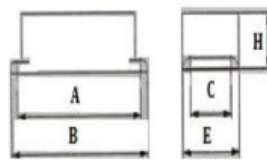

CE
ISO9001

Rated Voltage

Degree
of Protection

HEAVY DUTY CONNECTOR

SE-HA-016-1

TECHNICAL DETAILS

Rated Current	10A
Rated Voltage	230/250V
Flammability Acc. To UI94	V0
Degree Of Protection Acc. To Din40 050	IP65
Terminal	Screw terminal
Thread	M20 , PG11

Internal view

HOOD

HOUSING

DIMENSION DETAILS

HOOD:

A	79.5
B	29.5
H	61.5

HOUSING:

A	86
B	96
E	29
H	26
C	17.5