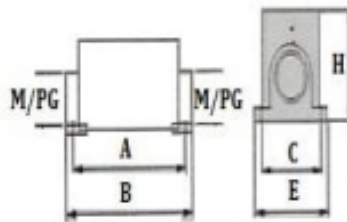

### TECHNICAL DETAILS

Rated Current	16A
Rated Voltage	400/500V
Flammability Acc. To UL94	V0
Degree Of Protection Acc. To Din40 050	IP65
Terminal	Screw terminal
Thread	M20, M25 , PG16

## Internal view

## DIMENSION DETAILS