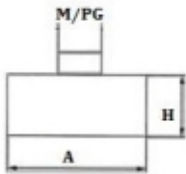

HEAVY DUTY CONNECTOR

SE-6-2

CE
ISO9001

Rated
Current

Thread

TECHNICAL DETAILS

Rated Current	16A
Rated Voltage	400/500V
Flammability Acc. To UL94	V0
Degree Of Protection Acc. To Din40 050	IP65
Terminal	Screw terminal
Thread	M20, M25 , PG16

Internal view

HOOD

HOUSING

DIMENSION DETAILS

HOOD:

A	60
B	60
H	40

HOUSING:

A	70
B	80
E	43
H	28
C	32