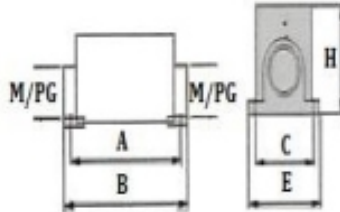

HEAVY DUTY CONNECTOR

SE-48-3

CE
ISO9001

Rated
Current

Thread

TECHNICAL DETAILS

Rated Current	16A
Rated Voltage	400/500V
Flammability Acc. To UL94	V0
Degree Of Protection Acc. To Din40 050	IP65
Terminal	Screw terminal
Thread	M32 , PG29

Internal view

HOOD

HOUSING

DIMENSION DETAILS

HOOD:

A	132
B	90
H	98

HOUSING:

A	110
B	141
E	120
H	90
C	105