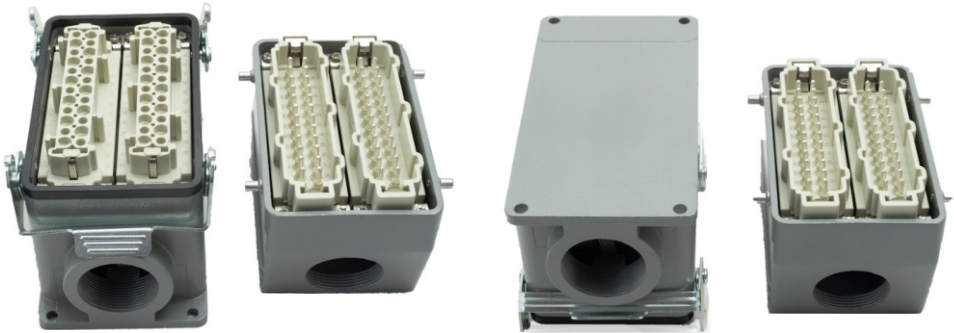

HEAVY DUTY CONNECTOR

SE-48-3

CE
ISO9001

Rated
Current

Thread

TECHNICAL DETAILS

Rated Current	16A
Rated Voltage	400/500V
Flammability Acc. To UL94	V0
Degree Of Protection Acc. To Din40 050	IP65
Terminal	Screw terminal
Thread	M32 , PG29

Internal view

HOOD

HOUSING

DIMENSION DETAILS

HOOD:

A	132
B	90
H	98

HOUSING:

A	110
B	141
E	120
H	90
C	105