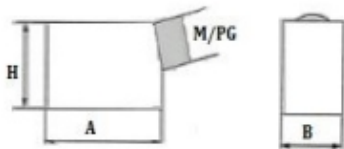

HEAVY DUTY CONNECTOR

SE-48-1

CE
ISO9001

Rated
Current

Thread

TECHNICAL DETAILS

Rated Current	16A
Rated Voltage	400/500V
Flammability Acc. To UL94	V0
Degree Of Protection Acc. To Din40 050	IP65
Terminal	Screw terminal
Thread	M32 , PG29

Internal view

HOOD

HOUSING

DIMENSION DETAILS

HOOD:

A	132
B	90
H	98

HOUSING:

A	148
B	165
E	90
H	40
C	70