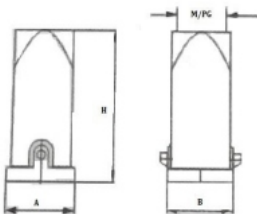

Internal view

HOOD

HOUSING

DIMENSION DETAILS

HOOD:

A	28MM
B	27MM
H	60MM

HOUSING:

A	30MM
B	40MM
E	57MM
H	27MM