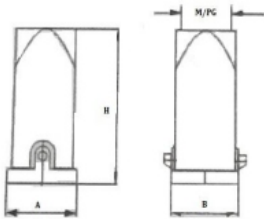

CE
ISO9001

Rated Voltage

Degree
of Protection

HEAVY DUTY CONNECTOR SE-4-4

TECHNICAL DETAILS

Rated Current	10A
Rated Voltage	230/250V
Flammability Acc. To UL94	V0
Degree Of Protection Acc. To Din40 050	IP65
Terminal	Screw terminal
Thread	M20 , PG 11

Internal view

HOOD

HOUSING

DIMENSION DETAILS

HOOD:

A	28MM
B	27MM
H	60MM

HOUSING:

A	30MM
B	40MM
E	57MM
H	27MM