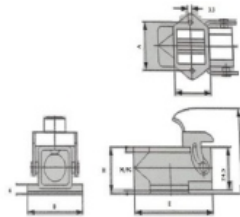

CE
ISO9001

Rated Voltage

Degree
of Protection

HEAVY DUTY CONNECTOR SE-4-4

TECHNICAL DETAILS

Rated Current	10A
Rated Voltage	230/250V
Flammability Acc. To UL94	V0
Degree Of Protection Acc. To Din40 050	IP65
Terminal	Screw terminal
Thread	M20 , PG 11

Internal view

HOOD

HOUSING

DIMENSION DETAILS

HOOD:

A	28MM
B	27MM
H	60MM

HOUSING:

A	30MM
B	40MM
E	57MM
H	27MM