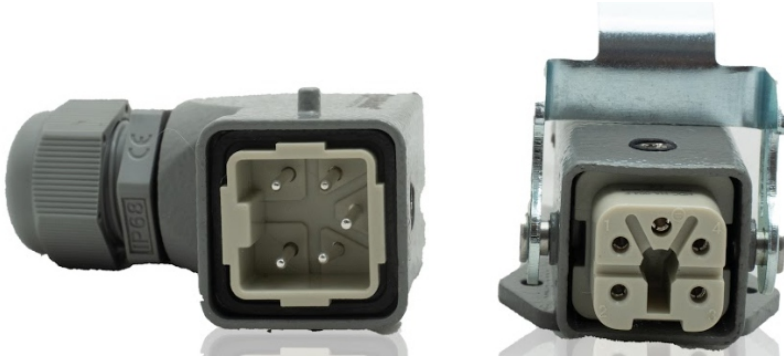

CE
ISO9001

Rated Voltage

Degree
of Protection

HEAVY DUTY CONNECTOR

SE-4-3

TECHNICAL DETAILS

Rated Current	10A
Rated Voltage	230/250V
Flammability Acc. To UL94	V0
Degree Of Protection Acc. To Din40 050	IP65
Terminal	Screw terminal
Thread	M20 , PG11

Internal view

HOOD

HOUSING

DIMENSION DETAILS

HOOD:

A	28MM
B	27MM
H	54MM

HOUSING:

A	30MM
B	40MM
E	57MM
H	27MM