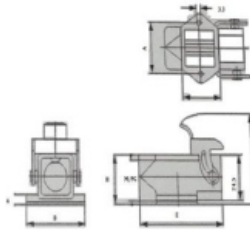

CE
ISO9001

Rated Voltage

Degree
of Protection

HEAVY DUTY CONNECTOR

SE-4-3

TECHNICAL DETAILS

Rated Current	10A
Rated Voltage	230/250V
Flammability Acc. To UL94	V0
Degree Of Protection Acc. To Din40 050	IP65
Terminal	Screw terminal
Thread	M20 , PG11

Internal view

HOOD

HOUSING

DIMENSION DETAILS

HOOD:

A	28MM
B	27MM
H	54MM

HOUSING:

A	30MM
B	40MM
E	57MM
H	27MM