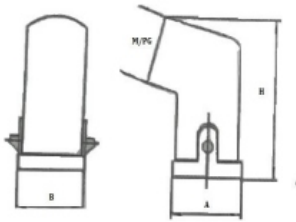

CE
ISO9001

Rated Voltage

Degree
of Protection

HEAVY DUTY CONNECTOR

SE-4-3

TECHNICAL DETAILS

Rated Current	10A
Rated Voltage	230/250V
Flammability Acc. To UL94	V0
Degree Of Protection Acc. To Din40 050	IP65
Terminal	Screw terminal
Thread	M20 , PG11

Internal view

HOOD

HOUSING

DIMENSION DETAILS

HOOD:

A	28MM
B	27MM
H	54MM

HOUSING:

A	30MM
B	40MM
E	57MM
H	27MM