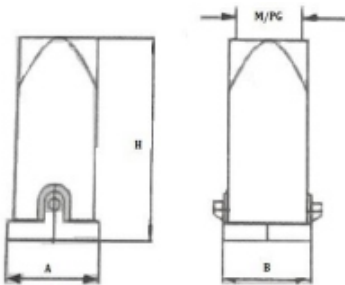

CE
ISO9001

Rated Voltage

Degree
of Protection

HEAVY DUTY CONNECTOR

SE-4-2

TECHNICAL DETAILS

Rated Current	10A
Rated Voltage	230/250V
Flammability Acc. To UL94	V0
Degree Of Protection Acc. To Din40 050	IP65
Terminal	Screw terminal
Thread	M20 , PG11

Internal view

HOOD

DIMENSION DETAILS

HOOD:

A	28MM
B	27MM
H	60MM

HOUSING

HOUSING:

A	30MM
B	40MM
E	28MM
H	23MM