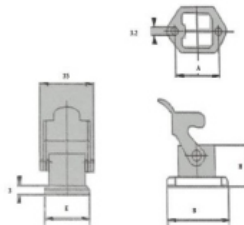

CE
ISO9001

Rated Voltage

Degree
of Protection

HEAVY DUTY CONNECTOR SE-4-1

TECHNICAL DETAILS

Rated Current	10A
Rated Voltage	230/250V
Flammability Acc. To UL94	V0
Degree Of Protection Acc. To Din40 050	IP65
Terminal	Screw terminal
Thread	M20 , PG11

Internal view

HOOD

HOUSING

DIMENSION DETAILS

HOOD:

A	28MM
B	27MM
H	54MM

HOUSING:

A	30MM
B	40MM
E	28MM
H	23MM