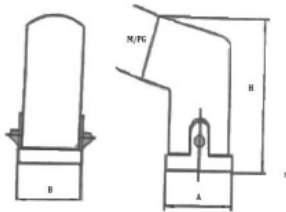

CE
ISO9001

Rated Voltage

Degree
of Protection

HEAVY DUTY CONNECTOR SE-4-1

TECHNICAL DETAILS

Rated Current	10A
Rated Voltage	230/250V
Flammability Acc. To UL94	V0
Degree Of Protection Acc. To Din40 050	IP65
Terminal	Screw terminal
Thread	M20 , PG11

Internal view

HOOD

HOUSING

DIMENSION DETAILS

HOOD:

A	28MM
B	27MM
H	54MM

HOUSING:

A	30MM
B	40MM
E	28MM
H	23MM