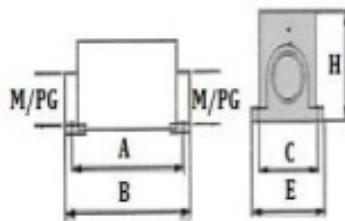

HEAVY DUTY CONNECTOR

SE-32-3

CE
ISO9001

Rated
Current

Thread

TECHNICAL DETAILS

Rated Current	16A
Rated Voltage	400/500V
Flammability Acc. To UL94	V0
Degree Of Protection Acc. To Din40 050	IP65
Terminal	Screw terminal
Thread	M25 , PG21

Internal view

HOOD

HOUSING

DIMENSION DETAILS

HOOD:

A	94
B	82
H	94

HOUSING:

A	112
B	125
E	87
H	90
C	67