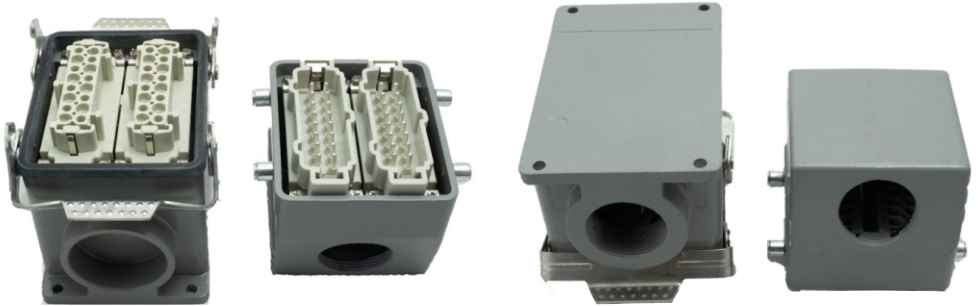

HEAVY DUTY CONNECTOR

SE-32-3

CE
ISO9001

Rated
Current

Thread

TECHNICAL DETAILS

Rated Current	16A
Rated Voltage	400/500V
Flammability Acc. To UL94	V0
Degree Of Protection Acc. To Din40 050	IP65
Terminal	Screw terminal
Thread	M25 , PG21

Internal view

HOOD

HOUSING

DIMENSION DETAILS

HOOD:

A	94
B	82
H	94

HOUSING:

A	112
B	125
E	87
H	90
C	67