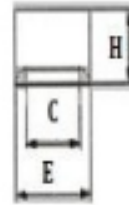

HEAVY DUTY CONNECTOR

SE-32-2

CE
ISO9001

Rated
Current

Thread

TECHNICAL DETAILS

Rated Current	16A
Rated Voltage	400/500V
Flammability Acc. To UL94	V0
Degree Of Protection Acc. To Din40 050	IP65
Terminal	Screw terminal
Thread	M25 , PG21

Internal view

HOOD

HOUSING

DIMENSION DETAILS

HOOD:

A	94
B	82
H	94

HOUSING:

A	110
B	124
E	90
H	33
C	65