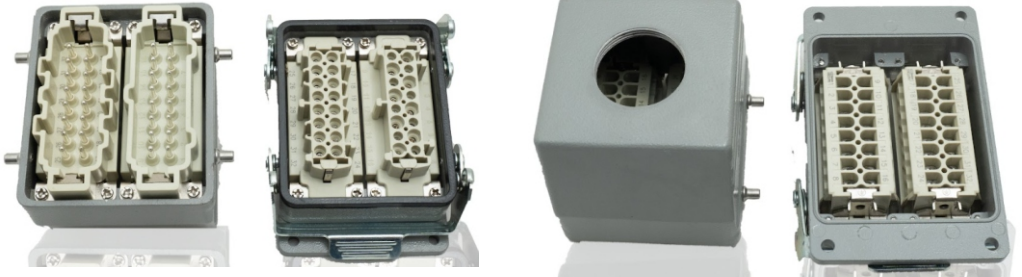

HEAVY DUTY CONNECTOR

SE-32-2

CE
ISO9001

Rated
Current

Thread

TECHNICAL DETAILS

Rated Current	16A
Rated Voltage	400/500V
Flammability Acc. To UL94	V0
Degree Of Protection Acc. To Din40 050	IP65
Terminal	Screw terminal
Thread	M25 , PG21

Internal view

HOOD

HOUSING

DIMENSION DETAILS

HOOD:

A	94
B	82
H	94

HOUSING:

A	110
B	124
E	90
H	33
C	65