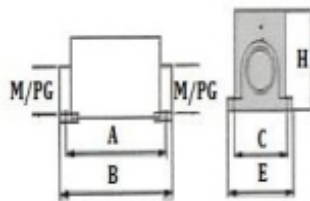

CE
ISO9001

Rated Voltage

Degree
of Protection

HEAVY DUTY CONNECTOR

SE-24-3

TECHNICAL DETAILS

| | |
|--|----------------|
| Rated Current | 16A |
| Rated Voltage | 400/500V |
| Flammability Acc. To UL94 | V0 |
| Degree Of Protection Acc. To Din40 050 | IP65 |
| Terminal | Screw terminal |
| Thread | M25 , PG21 |

Internal view

HOOD

HOUSING

DIMENSION DETAILS

HOOD:

| | |
|----------|------------|
| A | 120 |
| B | 43 |
| H | 62 |

HOUSING:

| | |
|----------|------------|
| A | 132 |
| B | 144 |
| E | 57 |
| H | 56 |
| C | 45 |