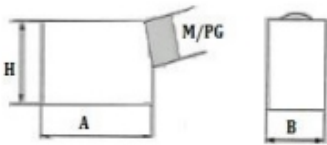

CE
ISO9001

Rated Voltage

Degree
of Protection

HEAVY DUTY CONNECTOR

SE-24-3

TECHNICAL DETAILS

| | |
|--|----------------|
| Rated Current | 16A |
| Rated Voltage | 400/500V |
| Flammability Acc. To UL94 | V0 |
| Degree Of Protection Acc. To Din40 050 | IP65 |
| Terminal | Screw terminal |
| Thread | M25 , PG21 |

Internal view

HOOD

HOUSING

DIMENSION DETAILS

HOOD:

| | |
|----------|------------|
| A | 120 |
| B | 43 |
| H | 62 |

HOUSING:

| | |
|----------|------------|
| A | 132 |
| B | 144 |
| E | 57 |
| H | 56 |
| C | 45 |