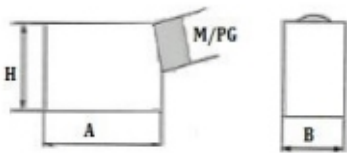

CE
ISO9001

Terminal

Thread

HEAVY DUTY CONNECTOR SE-24-1BS

TECHNICAL DETAILS

Rated Current	16A
Rated Voltage	400/500V
Flammability Acc. To UL94	V0
Degree of Protection Acc. to DIN40 050	IP65
Terminal	SCREW TERMINAL
Thread	M25 , PG21

Internal view

HOOD

HOUSING

DIMENSION DETAILS

HOOD:

A	120
B	43
H	62

HOUSING:

A	130
B	140
E	43
H	28
C	32