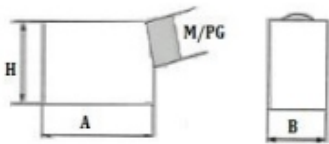

CE
ISO9001

Rated Voltage

Degree
of Protection

HEAVY DUTY CONNECTOR SE-24-1

TECHNICAL DETAILS

Rated Current	16A
Rated Voltage	400/500V
Flammability Acc. To UL94	V0
Degree Of Protection Acc. To Din40 050	IP65
Terminal	Screw terminal
Thread	M25 , PG21

Internal view

HOOD

HOUSING

DIMENSION DETAILS

HOOD:

A	120
B	43
H	62

HOUSING:

A	130
B	140
E	43
H	28
C	32