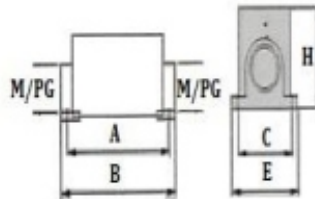

### TECHNICAL DETAILS

Rated Current	16A
Rated Voltage	400/500V
Flammability Acc. To UL94	V0
Degree Of Protection Acc. To Din40 050	IP65
Terminal	Screw terminal
Thread	M25 , PG21

## Internal view

## DIMENSION DETAILS