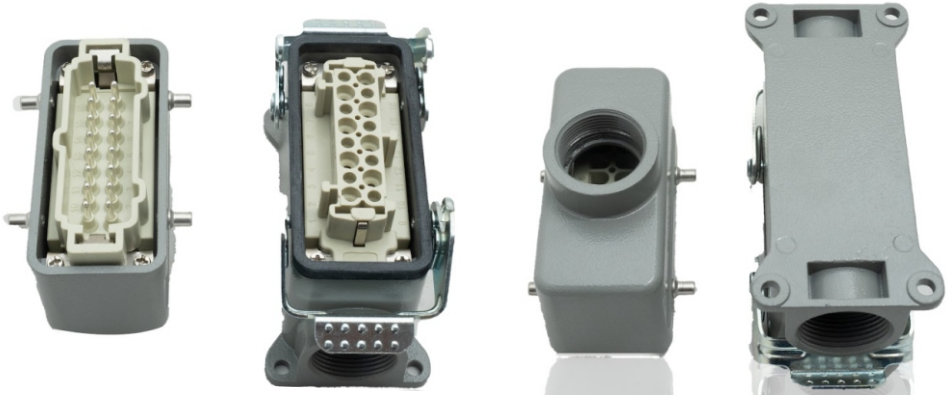

# HEAVY DUTY CONNECTOR

## SE-16-4

CE  
ISO9001

Rated  
Current

Thread

### TECHNICAL DETAILS

Rated Current	16A
Rated Voltage	400/500V
Flammability Acc. To UL94	V0
Degree Of Protection Acc. To Din40 050	IP65
Terminal	Screw terminal
Thread	M25 , PG21

## Internal view