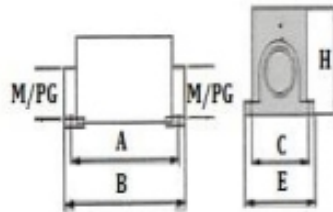

HEAVY DUTY CONNECTOR

SE-16-3

CE
ISO9001

Rated
Current

Thread

TECHNICAL DETAILS

Rated Current	16A
Rated Voltage	400/500V
Flammability Acc. To UL94	V0
Degree Of Protection Acc. To Din40 050	IP65
Terminal	Screw terminal
Thread	M25 , PG21

Internal view

HOOD

HOUSING

DIMENSION DETAILS

HOOD:

A	93
B	43
H	62

HOUSING:

A	105
B	117
E	57
H	56
C	45