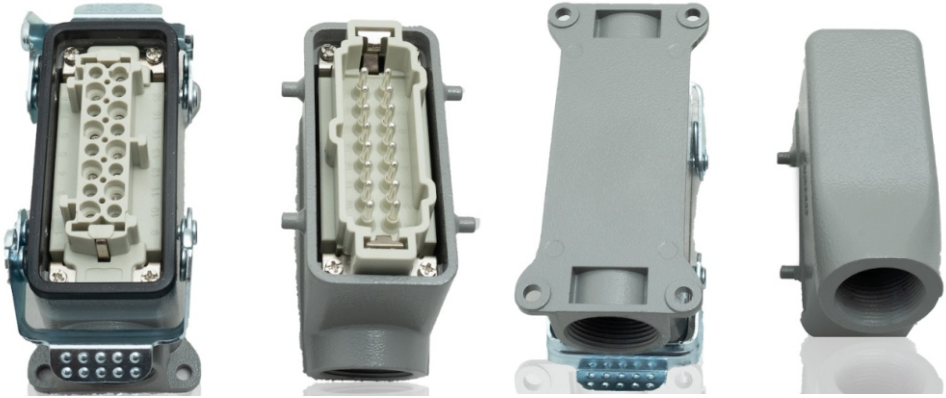

HEAVY DUTY CONNECTOR

SE-16-3

CE
ISO9001

Rated
Current

Thread

TECHNICAL DETAILS

Rated Current	16A
Rated Voltage	400/500V
Flammability Acc. To UL94	V0
Degree Of Protection Acc. To Din40 050	IP65
Terminal	Screw terminal
Thread	M25 , PG21

Internal view

HOOD

HOUSING

DIMENSION DETAILS

HOOD:

A	93
B	43
H	62

HOUSING:

A	105
B	117
E	57
H	56
C	45