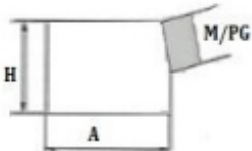

CE
ISO9001

Rated
Current

Thread

HEAVY DUTY CONNECTOR SE-16-1-BS

TECHNICAL DETAILS

Rated Current	16A
Rated Voltage	400/500V
Flammability Acc. To UL94	V0
Degree Of Protection Acc. To Din40 050	IP65
Terminal	Screw terminal
Thread	M25 , PG21

Internal view

HOOD

HOUSING

DIMENSION DETAILS

HOOD:

A	93
B	43
H	62

HOUSING:

A	103
B	113
E	43
H	28
C	32