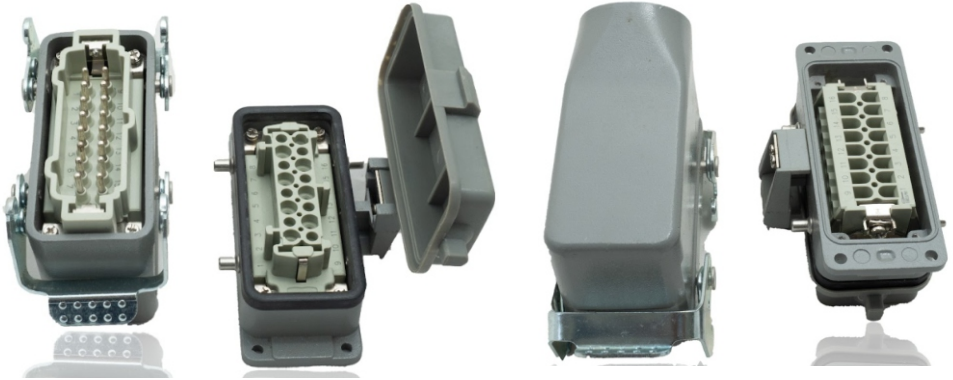

CE
ISO9001

Rated
Current

Thread

HEAVY DUTY CONNECTOR SE-16-1-BS

TECHNICAL DETAILS

Rated Current	16A
Rated Voltage	400/500V
Flammability Acc. To UL94	V0
Degree Of Protection Acc. To Din40 050	IP65
Terminal	Screw terminal
Thread	M25 , PG21

Internal view

HOOD

HOUSING

DIMENSION DETAILS

HOOD:

A	93
B	43
H	62

HOUSING:

A	103
B	113
E	43
H	28
C	32