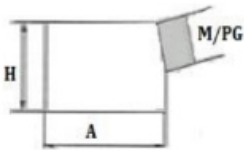

CE
ISO9001

Rated
Current

Thread

HEAVY DUTY CONNECTOR SE-10-3

TECHNICAL DETAILS

Rated Current	16A
Rated Voltage	400/500V
Flammability Acc. To UL94	V0
Degree Of Protection Acc. To Din40 050	IP65
Terminal	Screw terminal
Thread	M20, M25 , PG16

Internal view

HOOD

HOUSING

DIMENSION DETAILS

HOOD:

A	73
B	43
H	57

HOUSING:

A	82
B	94
E	52
H	54
C	40