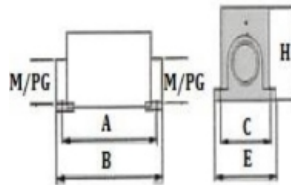

CE
ISO9001

Rated
Current

Thread

HEAVY DUTY CONNECTOR SE-10-3

TECHNICAL DETAILS

Rated Current	16A
Rated Voltage	400/500V
Flammability Acc. To UL94	V0
Degree Of Protection Acc. To Din40 050	IP65
Terminal	Screw terminal
Thread	M20, M25 , PG16

Internal view

HOOD

HOUSING

DIMENSION DETAILS

HOOD:

A	73
B	43
H	57

HOUSING:

A	82
B	94
E	52
H	54
C	40