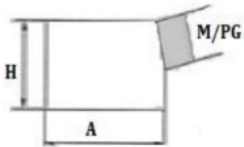

HEAVY DUTY CONNECTOR SE-10-1

CE
ISO9001

Rated
Current

Thread

TECHNICAL DETAILS

Rated Current	16A
Rated Voltage	400/500V
Flammability Acc. To UL94	V0
Degree Of Protection Acc. To Din40 050	IP65
Terminal	Screw terminal
Thread	M20, M25 , PG16

Internal view

HOOD

HOUSING

DIMENSION DETAILS

HOOD:

A	73
B	43
H	57

HOUSING:

A	83
B	93
E	43
H	28
C	32