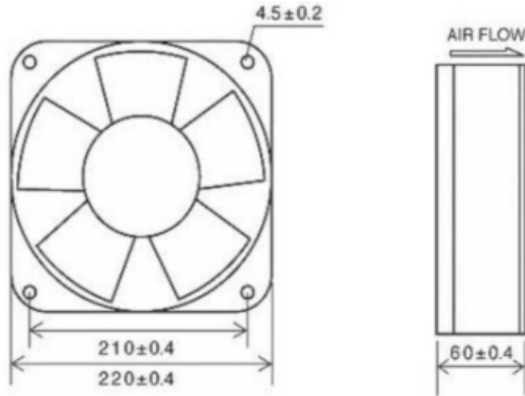

### MODEL

SE-22060ABL

SIZE (mm)	220mm x 220mm x 60mm
VOLTAGE	220V
CURRENT	0.43A
WATTS	65W
SPEED	2600
AIR FLOW	300/320
BEARING	BALL
HZ	50/60

**DIMENSION**

Unit: mm

**GENERAL DATA**

<b>FRAME</b>	- ALUMINUM ALLOY
<b>IMPELLER</b>	- PLASTIC PBT
<b>BEARING SYSTEM</b>	- SLEEVE
<b>LIFE EXPECTANCY</b>	- OVER 30,000 HR (AT 25 DEGREE CELUIS)