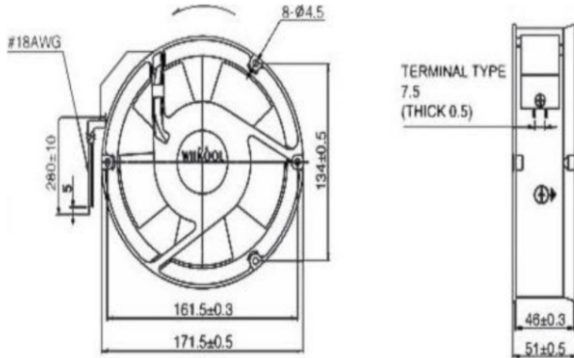

6 Inch Cooling Fan Round

CE
ISO9001

Voltage
220V

TECHNICAL DETAILS

MODEL

SE-17251ASL

SIZE (mm)	172mm x 163mm x 51mm
VOLTAGE	220V
CURRENT	0.25A
WATTS	38W
SPEED	2600
AIR FLOW	160/180
BEARING	SLEEVE
HZ	50/60

DIMENSION

Unit: mm

GENERAL DATA

FRAME	- ALUMINUM ALLOY
IMPELLER	- PLASTIC PBT
BEARING SYSTEM	- SLEEVE
LIFE EXPECTANCY	- OVER 30,000 HR (AT 25 DEGREE CELUIS)

CFM