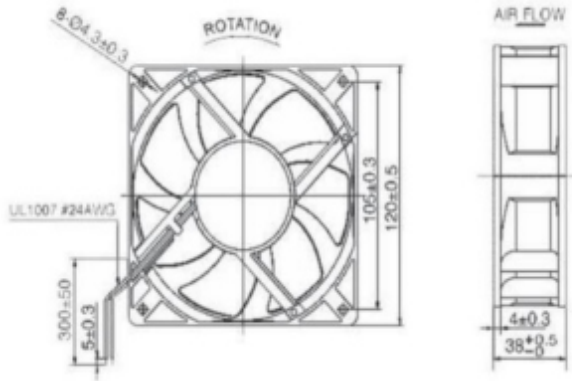

4 Inch Cooling Fan Square Pin Type

CE
ISO9001

Voltage
220V

TECHNICAL DETAILS

	MODEL
	SE-12038ASL
SIZE (mm)	120mm x 120mm x 38mm
VOLTAGE	220V
CURRENT	0.27A
WATTS	23W
SPEED	2600
AIR FLOW	85/100
BEARING	SLEEVE
HZ	50/60

DIMENSION

Unit: mm

GENERAL DATA

FRAME	- ALUMINUM ALLOY
IMPELLER	- PLASTIC PBT
BEARING SYSTEM	- SLEEVE
LIFE EXPECTANCY	- OVER 30,000 HR (AT 25 DEGREE CELUIS)

CFM