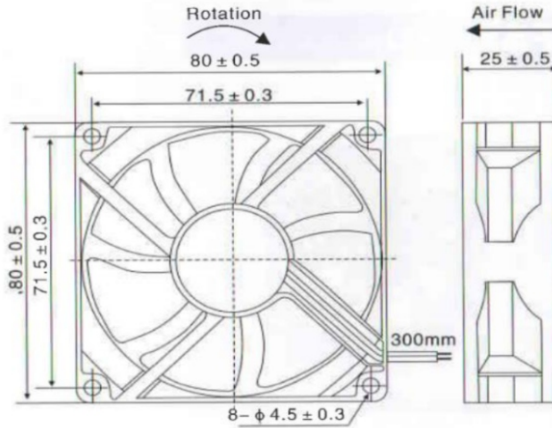

3 Inch Cooling Fan Square

CE
ISO9001

Voltage
12V / 24V

TECHNICAL DETAILS

	MODEL	
	SE-8025ASL	SE-8025ASL
SIZE (mm)	80mm x 80mm x 25mm	80mm x 80mm x 25mm
VOLTAGE	12V	24V
CURRENT	0.25A	0.20A
WATTS	3.5W	4.8W
SPEED	2600	2600
AIR FLOW	30/40	30/40
BEARING	SLEEVE	SLEEVE
HZ	50/60	50/60

DIMENSION

Unit: mm

GENERAL DATA

FRAME	- THERMAL PLASTIC
IMPELLER	- PLASTIC PBT
BEARING SYSTEM	- SLEEVE
LIFE EXPECTANCY	- OVER 30,000 HR (AT 25 DEGREE CELUIS)

CFM