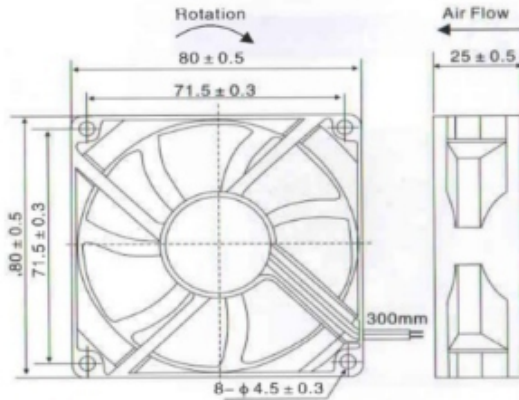

3 Inch Cooling Fan Square

CE
ISO9001

Voltage
220V

TECHNICAL DETAILS

	MODEL
	SE-8025ASL
SIZE (mm)	80mm x 80mm x 25mm
VOLTAGE	220V
CURRENT	0.10A
WATTS	23W
SPEED	2600
AIR FLOW	30/40
BEARING	SLEEVE
HZ	50/60

DIMENSION

Unit: mm

GENERAL DATA

FRAME	- ALUMINUM ALLOY
IMPELLER	- PLASTIC PBT
BEARING SYSTEM	- SLEEVE
LIFE EXPECTANCY	- OVER 30,000 HR (AT 25 DEGREE CELUIS)

CFM