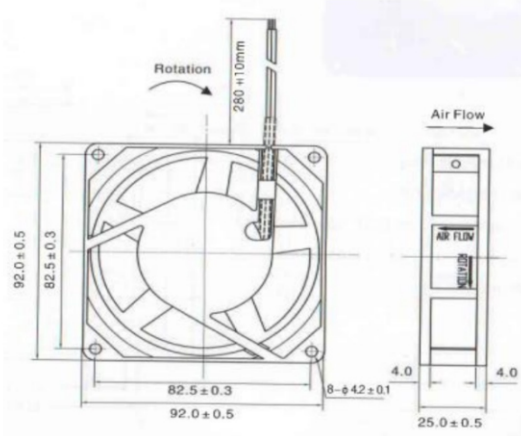

## TECHNICAL DETAILS

	MODEL
	SE-9225ASL
SIZE (mm)	92mm x 92mm x 25mm
VOLTAGE	220V
CURRENT	0.07A
WATTS	23W
SPEED	2600
AIR FLOW	40/50
BEARING	SLEEVE
HZ	50/60

**DIMENSION**

Unit: mm

**GENERAL DATA**

<b>FRAME</b>	- ALUMINUM ALLOY
<b>IMPELLER</b>	- PLASTIC PBT
<b>BEARING SYSTEM</b>	- SLEEVE
<b>LIFE EXPECTANCY</b>	- OVER 30,000 HR (AT 25 DEGREE CELUIS)