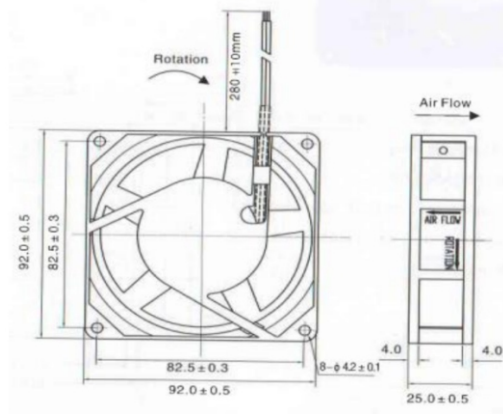

# 3.5 Inch Cooling Fan Square

CE  
ISO9001

Voltage  
12V / 24V

## TECHNICAL DETAILS

	MODEL	
	SE-9225ASL	SE-9225ASL
<b>SIZE (mm)</b>	92mm x 92mm x 25mm	92mm x 92mm x 25mm
<b>VOLTAGE</b>	12V	24V
<b>CURRENT</b>	0.25A	0.21A
<b>WATTS</b>	3.5W	5.5W
<b>SPEED</b>	2600	2600
<b>AIR FLOW</b>	40/50	40/50
<b>BEARING</b>	SLEEVE	SLEEVE
<b>HZ</b>	50/60	50/60

**DIMENSION**

Unit: mm

**GENERAL DATA**

<b>FRAME</b>	- THERMAL PLASTIC
<b>IMPELLER</b>	- PLASTIC PBT
<b>BEARING SYSTEM</b>	- SLEEVE
<b>LIFE EXPECTANCY</b>	- OVER 30,000 HR (AT 25 DEGREE CELUIS)

**CFM**