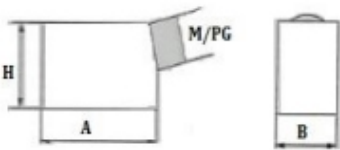

HEAVY DUTY CONNECTOR

SE-HSB-06-1

CE
ISO9001

Rated
Current

Thread

TECHNICAL DETAILS

Rated Current	35A
Rated Voltage	250V
Flammability ACC. TO UL94	V0
Degree of Protection Acc. TO DIN40 050	IP65
Terminal	Screw Terminal
Thread	M25 , PG21

Internal view

HOOD

HOUSING

DIMENSION DETAILS

HOOD:

A	93
B	43
H	62

HOUSING:

A	103
B	113
E	43
H	28
C	32