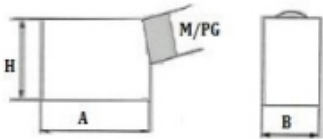

CE
ISO9001

Rated Voltage

Degree
of Protection

HEAVY DUTY CONNECTOR

SE-HA-032-1

TECHNICAL DETAILS

Rated Current	10A
Rated Voltage	230/250V
Flammability Acc. To UL94	V0
Degree Of Protection Acc. To Din40 050	IP65
Terminal	Screw terminal
Thread	PG29

Internal view

HOOD

HOUSING

DIMENSION DETAILS

HOOD:

A	82
B	56
H	60

HOUSING:

A	92
B	102
E	56
H	28.5
C	42