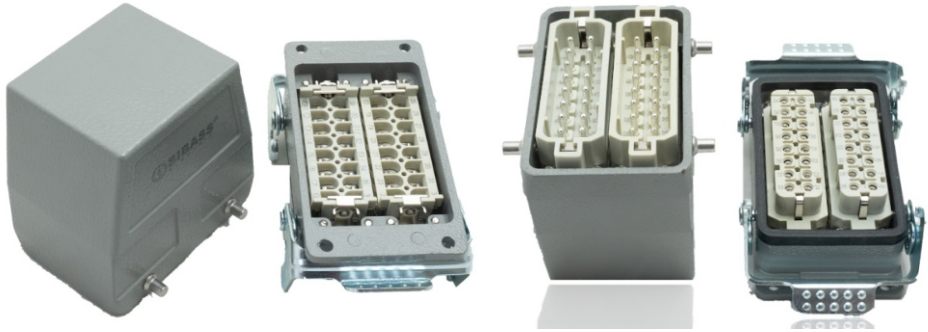

CE
ISO9001

Rated Voltage

Degree
of Protection

HEAVY DUTY CONNECTOR

SE-HA-032-1

TECHNICAL DETAILS

Rated Current	10A
Rated Voltage	230/250V
Flammability Acc. To UL94	V0
Degree Of Protection Acc. To Din40 050	IP65
Terminal	Screw terminal
Thread	PG29

Internal view

HOOD

HOUSING

DIMENSION DETAILS

HOOD:

A	82
B	56
H	60

HOUSING:

A	92
B	102
E	56
H	28.5
C	42