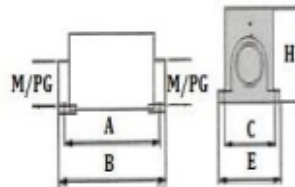

CE
ISO9001

Rated Voltage

Degree
of Protection

HEAVY DUTY CONNECTOR SE-24-4

TECHNICAL DETAILS

Rated Current	16A
Rated Voltage	400/500V
Flammability Acc. To UL94	V0
Degree Of Protection Acc. To Din40 050	IP65
Terminal	Screw terminal
Thread	M25 , PG21

Internal view

HOOD

HOUSING

DIMENSION DETAILS

HOOD:

A	120
B	43
H	55

HOUSING:

A	132
B	144
E	57
H	56
C	45