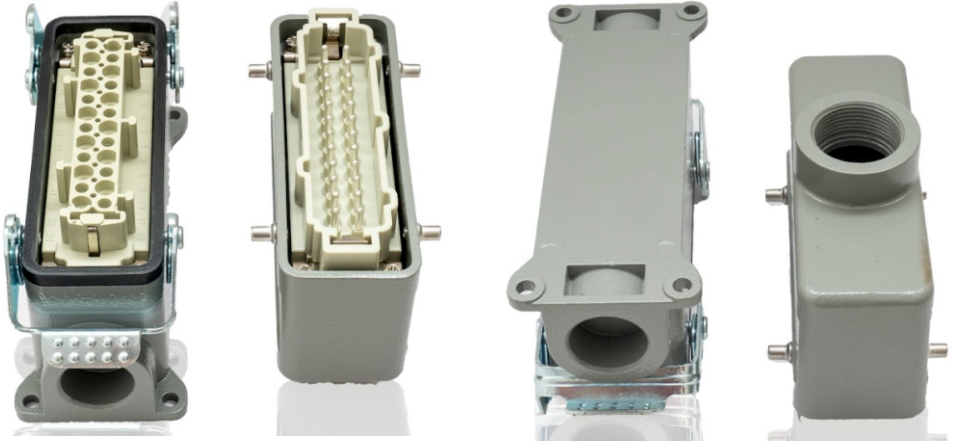

CE
ISO9001

Rated Voltage

Degree
of Protection

HEAVY DUTY CONNECTOR SE-24-4

TECHNICAL DETAILS

Rated Current	16A
Rated Voltage	400/500V
Flammability Acc. To UL94	V0
Degree Of Protection Acc. To Din40 050	IP65
Terminal	Screw terminal
Thread	M25 , PG21

Internal view

HOOD

HOUSING

DIMENSION DETAILS

HOOD:

A	120
B	43
H	55

HOUSING:

A	132
B	144
E	57
H	56
C	45