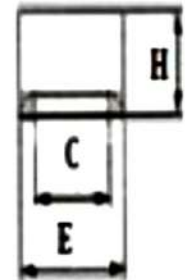

CE
ISO9001

400/500V
RATED VOLTAGE

IP65
DEGREE OF PROTECTION

HEAVY DUTY CONNECTOR

SE-24-2

TECHNICAL DETAILS

RATED CURRENT	16A
RATED VOLTAGE	400/500V
FLAMMABILITY ACC. TO UL94	V0
DEGREE OF PROTECTION ACC. TO DIN40 050	IP65
TERMINAL	SCREW TERMINAL
THREAD	M25 , PG21

Internal view

HOOD

HOUSING

DIMENSION DETAILS

HOOD

HOUSING

A 120

B 43