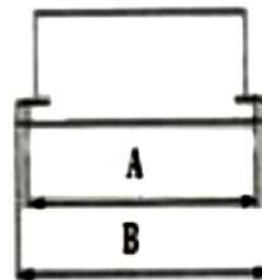

CE
ISO9001

400/500V
RATED VOLTAGE

IP65
DEGREE OF PROTECTION

HEAVY DUTY CONNECTOR

SE-24-2

TECHNICAL DETAILS

RATED CURRENT	16A
RATED VOLTAGE	400/500V
FLAMMABILITY ACC. TO UL94	V0
DEGREE OF PROTECTION ACC. TO DIN40 050	IP65
TERMINAL	SCREW TERMINAL
THREAD	M25 , PG21

Internal view

HOOD

HOUSING

DIMENSION DETAILS

HOOD

HOUSING

A 120

B 43