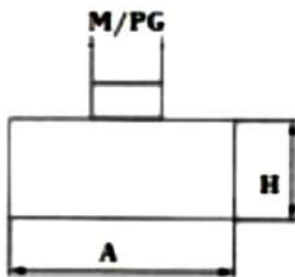

CE
ISO9001

400/500V
RATED VOLTAGE

IP65
DEGREE OF PROTECTION

HEAVY DUTY CONNECTOR

SE-24-2

TECHNICAL DETAILS

RATED CURRENT	16A
RATED VOLTAGE	400/500V
FLAMMABILITY ACC. TO UL94	V0
DEGREE OF PROTECTION ACC. TO DIN40 050	IP65
TERMINAL	SCREW TERMINAL
THREAD	M25 , PG21

Internal view

HOOD

HOUSING

DIMENSION DETAILS

HOOD

HOUSING

A 120

B 43