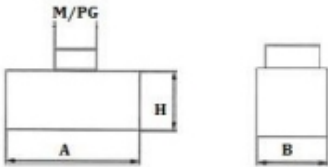

CE
ISO9001

Rated Voltage

Degree
of Protection

HEAVY DUTY CONNECTOR SE-24-2

TECHNICAL DETAILS

Rated Current	16A
Rated Voltage	400/500V
Flammability Acc. To UL94	V0
Degree Of Protection Acc. To Din40 050	IP65
Terminal	Screw terminal
Thread	M25 , PG21

Internal view

HOOD

HOUSING

DIMENSION DETAILS

HOOD:

A	120
B	43
H	55

HOUSING:

A	130
B	140
E	43
H	28
C	32