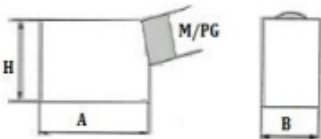

CE
ISO9001

Rated
Current

Thread

HEAVY DUTY CONNECTOR

SE-10-1-BS

TECHNICAL DETAILS

Rated Current	16A
Rated Voltage	400/500V
Flammability Acc. To UL94	V0
Degree Of Protection Acc. To Din40 050	IP65
Terminal	Screw terminal
Thread	M20, M25 , PG16

Internal view

HOOD

HOUSING

DIMENSION DETAILS

HOOD:

A	73
B	43
H	57

HOUSING:

A	83
B	93
E	43
H	28
C	32