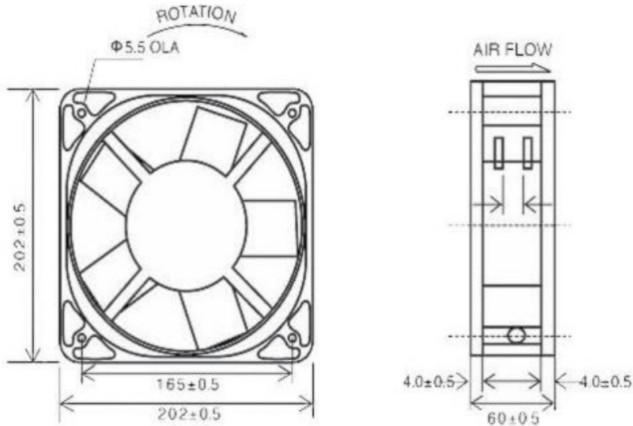

8 Inch Cooling Fan Square

CE
ISO9001

Voltage
220V

TECHNICAL DETAILS

| | MODEL |
|------------------|----------------------|
| | SE-20060ABL |
| SIZE (mm) | 200mm x 200mm x 60mm |
| VOLTAGE | 220V |
| CURRENT | 0.43A |
| WATTS | 65W |
| SPEED | 2600 |
| AIR FLOW | 300/320 |
| BEARING | BALL |
| HZ | 50/60 |

DIMENSION

Unit: mm

GENERAL DATA

| | |
|------------------------|--|
| FRAME | - ALUMINUM ALLOY |
| IMPELLER | - PLASTIC PBT |
| BEARING SYSTEM | - SLEEVE |
| LIFE EXPECTANCY | - OVER 30,000 HR (AT 25 DEGREE CELUIS) |