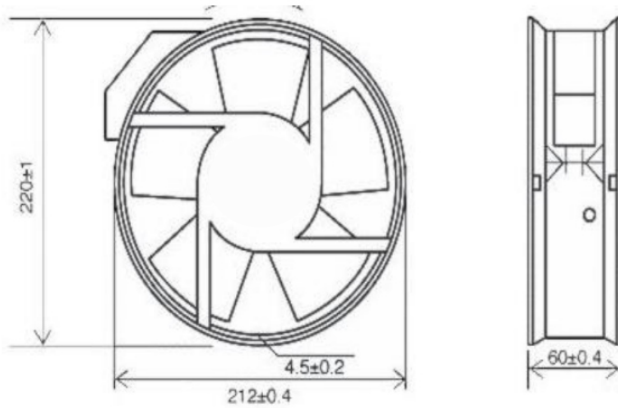

8 Inch Cooling Fan Round

CE
ISO9001

Voltage
220V

TECHNICAL DETAILS

MODEL

SE-22060ABL

SIZE (mm)	220mm x 220mm x 60mm
VOLTAGE	220V
CURRENT	0.43A
WATTS	65W
SPEED	2600
AIR FLOW	300/320
BEARING	BALL
HZ	50/60

DIMENSION

Unit: mm

GENERAL DATA

FRAME	- ALUMINUM ALLOY
IMPELLER	- PLASTIC PBT
BEARING SYSTEM	- SLEEVE
LIFE EXPECTANCY	- OVER 30,000 HR (AT 25 DEGREE CELUIS)

CFM