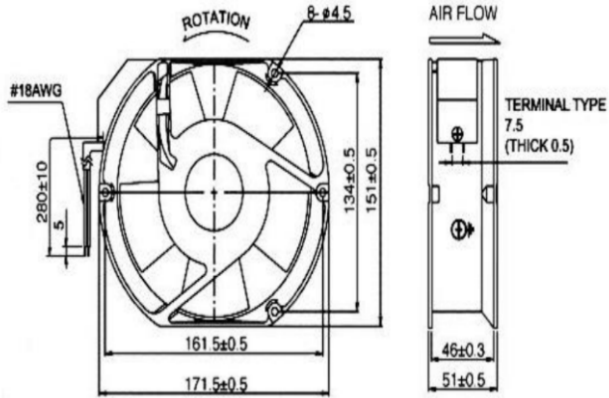

6 Inch Cooling Fan Oval

CE
ISO9001

Voltage
220V

TECHNICAL DETAILS

MODEL

SE-17250ASL

SIZE (mm)	172mm x 150mm x 51mm
VOLTAGE	220V
CURRENT	0.25A
WATTS	38W
SPEED	2600
AIR FLOW	160/180
BEARING	SLEEVE
HZ	50/60

DIMENSION

Unit: mm

GENERAL DATA

FRAME	- ALUMINUM ALLOY
IMPELLER	- PLASTIC PBT
BEARING SYSTEM	- SLEEVE
LIFE EXPECTANCY	- OVER 30,000 HR (AT 25 DEGREE CELUIS)

CFM