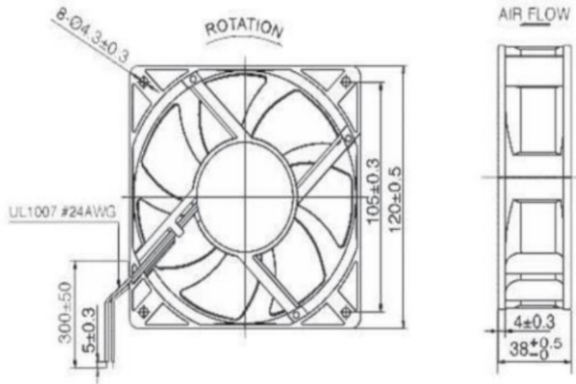

### MODEL

SE-12038ASL

**SIZE (mm)** 120mm x 120mm x 38mm

**VOLTAGE** 220V

**CURRENT** 0.14A

**WATTS** 23W

**SPEED** 2600

**AIR FLOW** 85/100

**BEARING** SLEEVE

**HZ** 50/60

**DIMENSION**

Unit: mm

**GENERAL DATA**

<b>FRAME</b>	- ALUMINUM ALLOY
<b>IMPELLER</b>	- PLASTIC PBT
<b>BEARING SYSTEM</b>	- SLEEVE
<b>LIFE EXPECTANCY</b>	- OVER 30,000 HR (AT 25 DEGREE CELUIS)